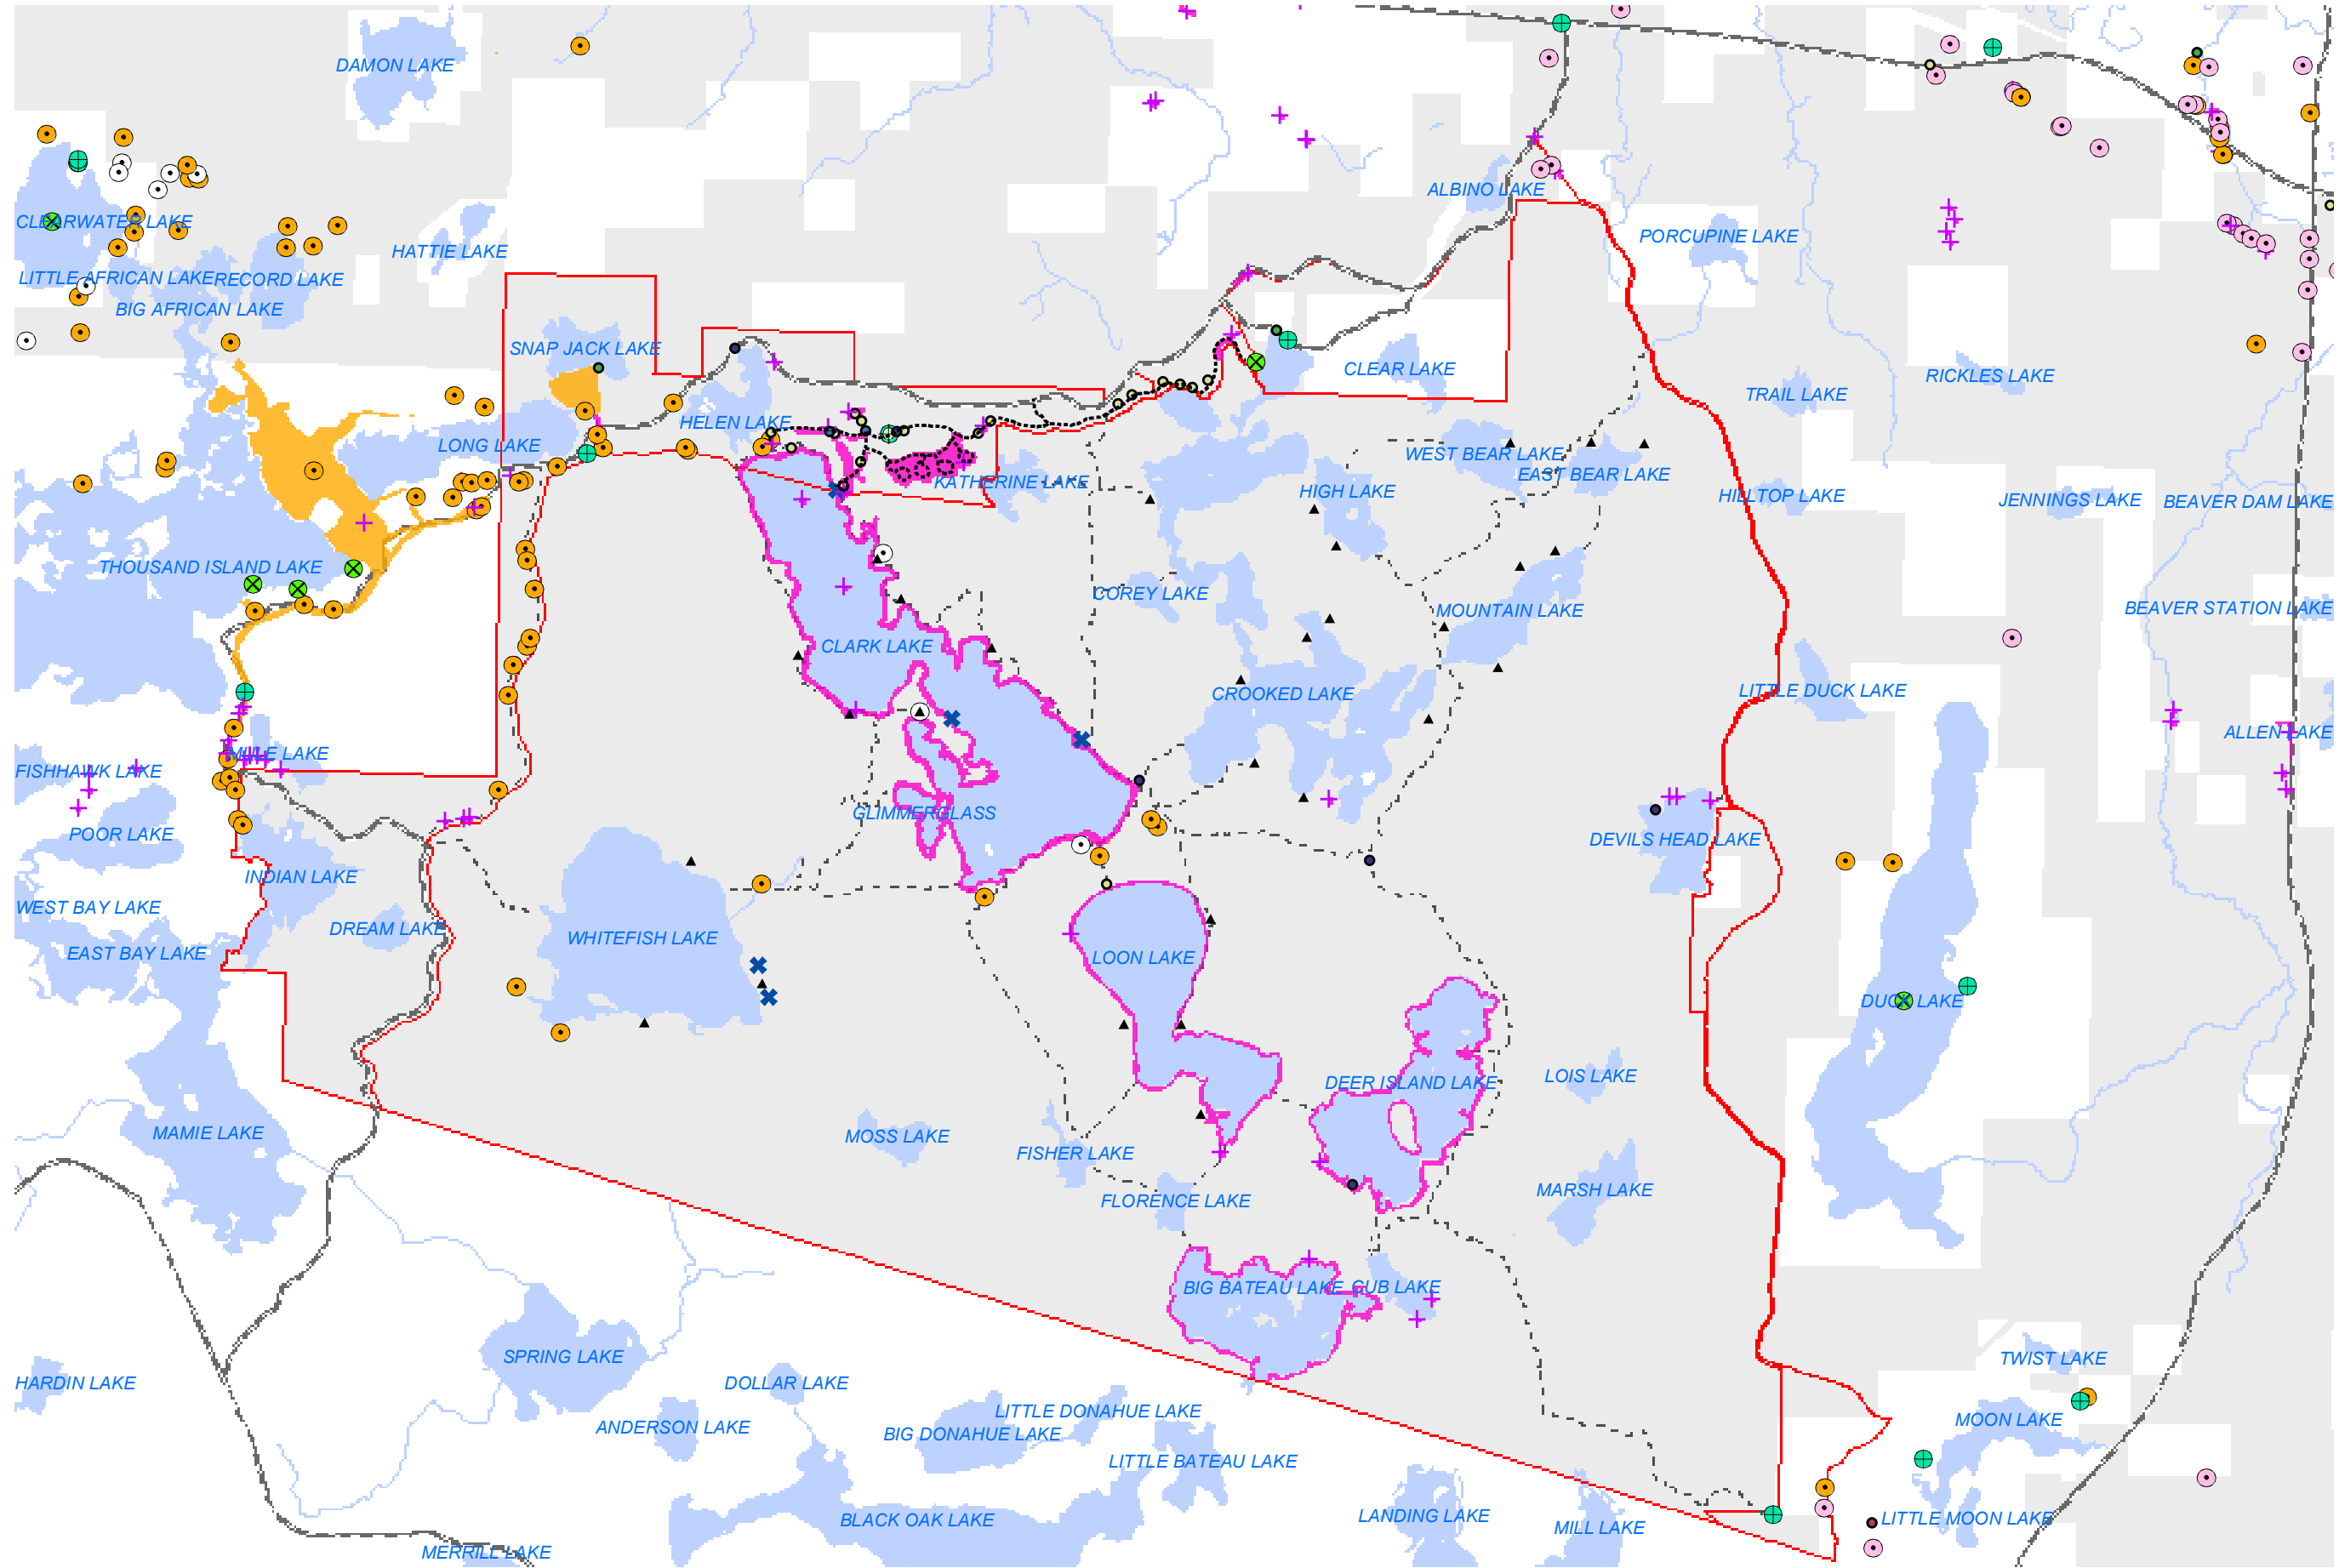

# Sylvania Wilderness: Invasive Plant Sites

## Non-native plants

- Aegopodium podagraria
- Alliaria petiolata
- Berberis thunbergii
- Centaurea maculosa
- Cirsium arvense
- + Cirsium palustre
- ✕ Cirsium vulgare
- Lathyrus sylvestris
- Lonicera sp. (exotic)
- Myosotis scorpioides
- ✕ Myriophyllum spicatum
- ⊕ Polygonum cuspidatum
- Salix babylonica
- Tanacetum vulgare
- ▲ wilderness\_campsites

## Large infestations

- Japanese barberry
- European swamp thistle

- proad arc
- Sylvania roads
- sylvania\_trails
- Sylvania & perimeter
- Lake

## Stream

- perennial
- seasonal
- National Forest land